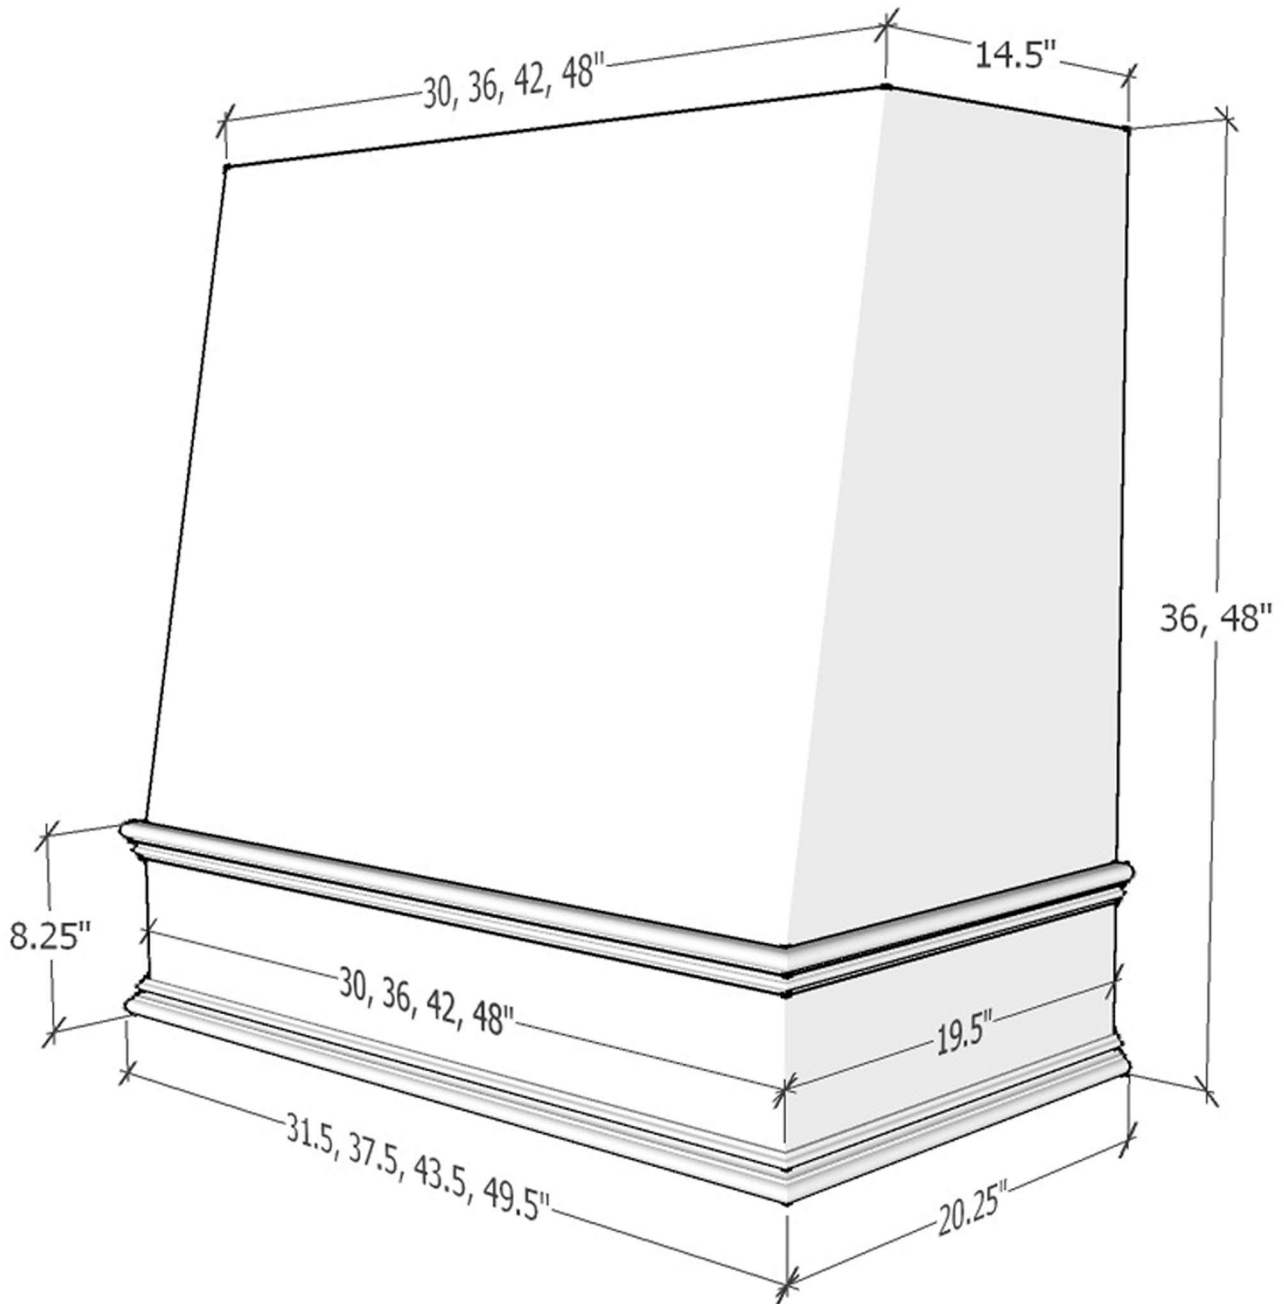

DISCOUNT CABINET

ANGLED CLASSIC HOOD