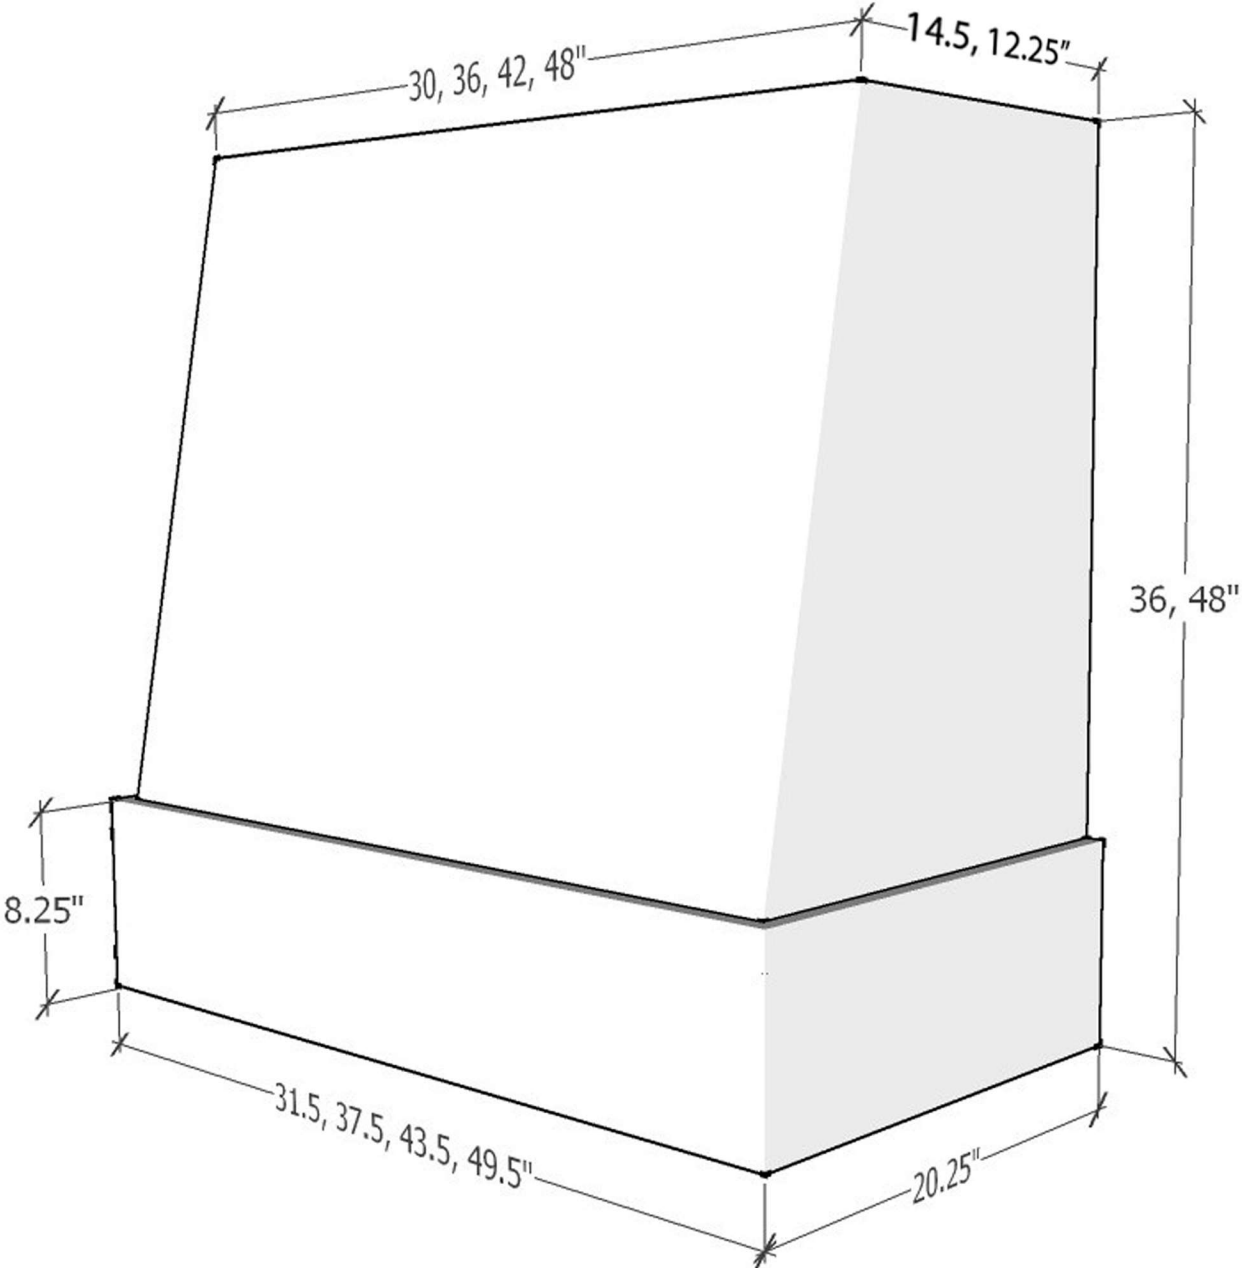

DISCOUNT CABINET

ANGLED MAPLE BAND HOOD