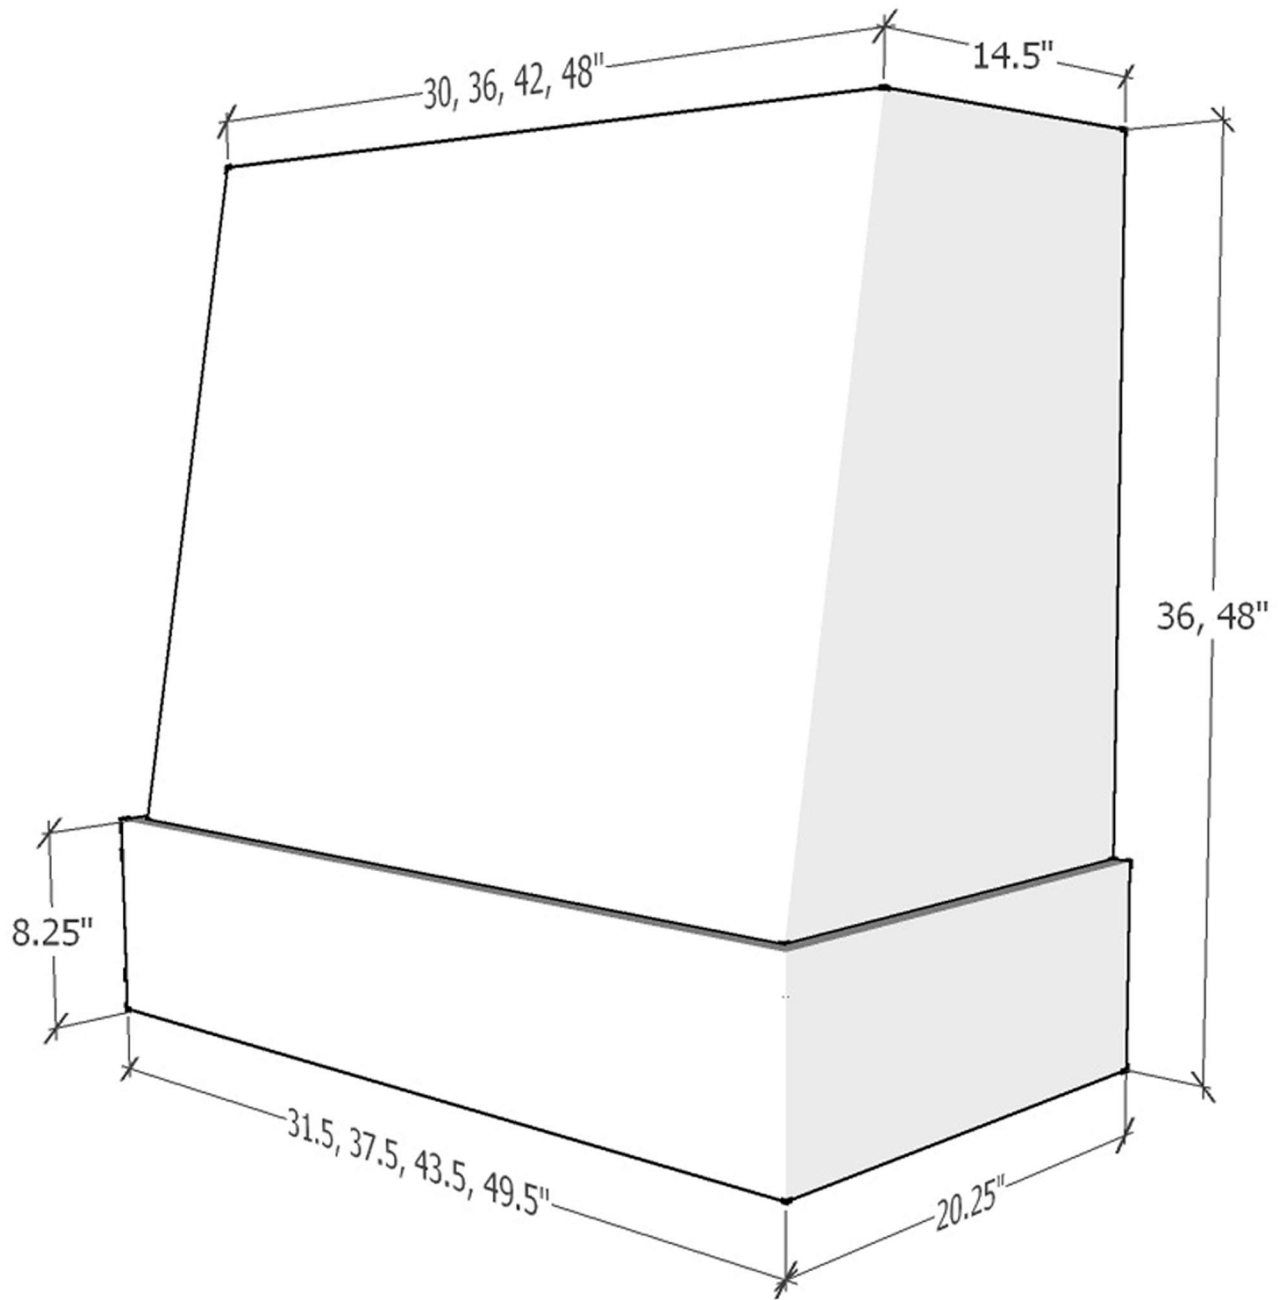

DISCOUNT CABINET

ANGLED WALNUT BAND HOOD