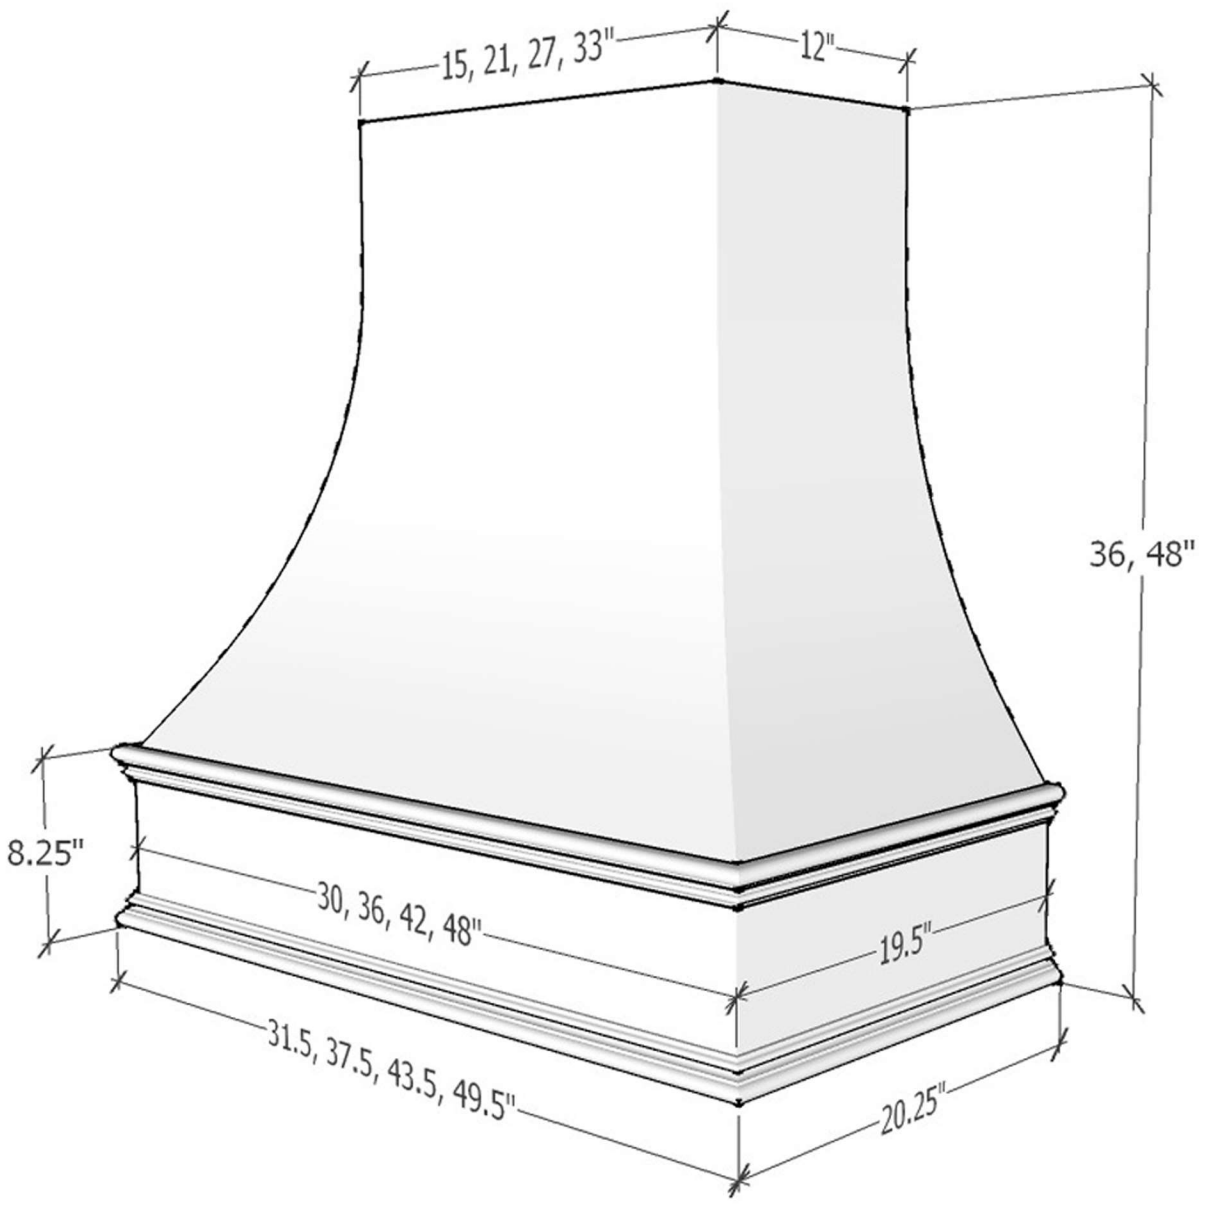

DISCOUNT CABINET

CURVED CLASSIC HOOD