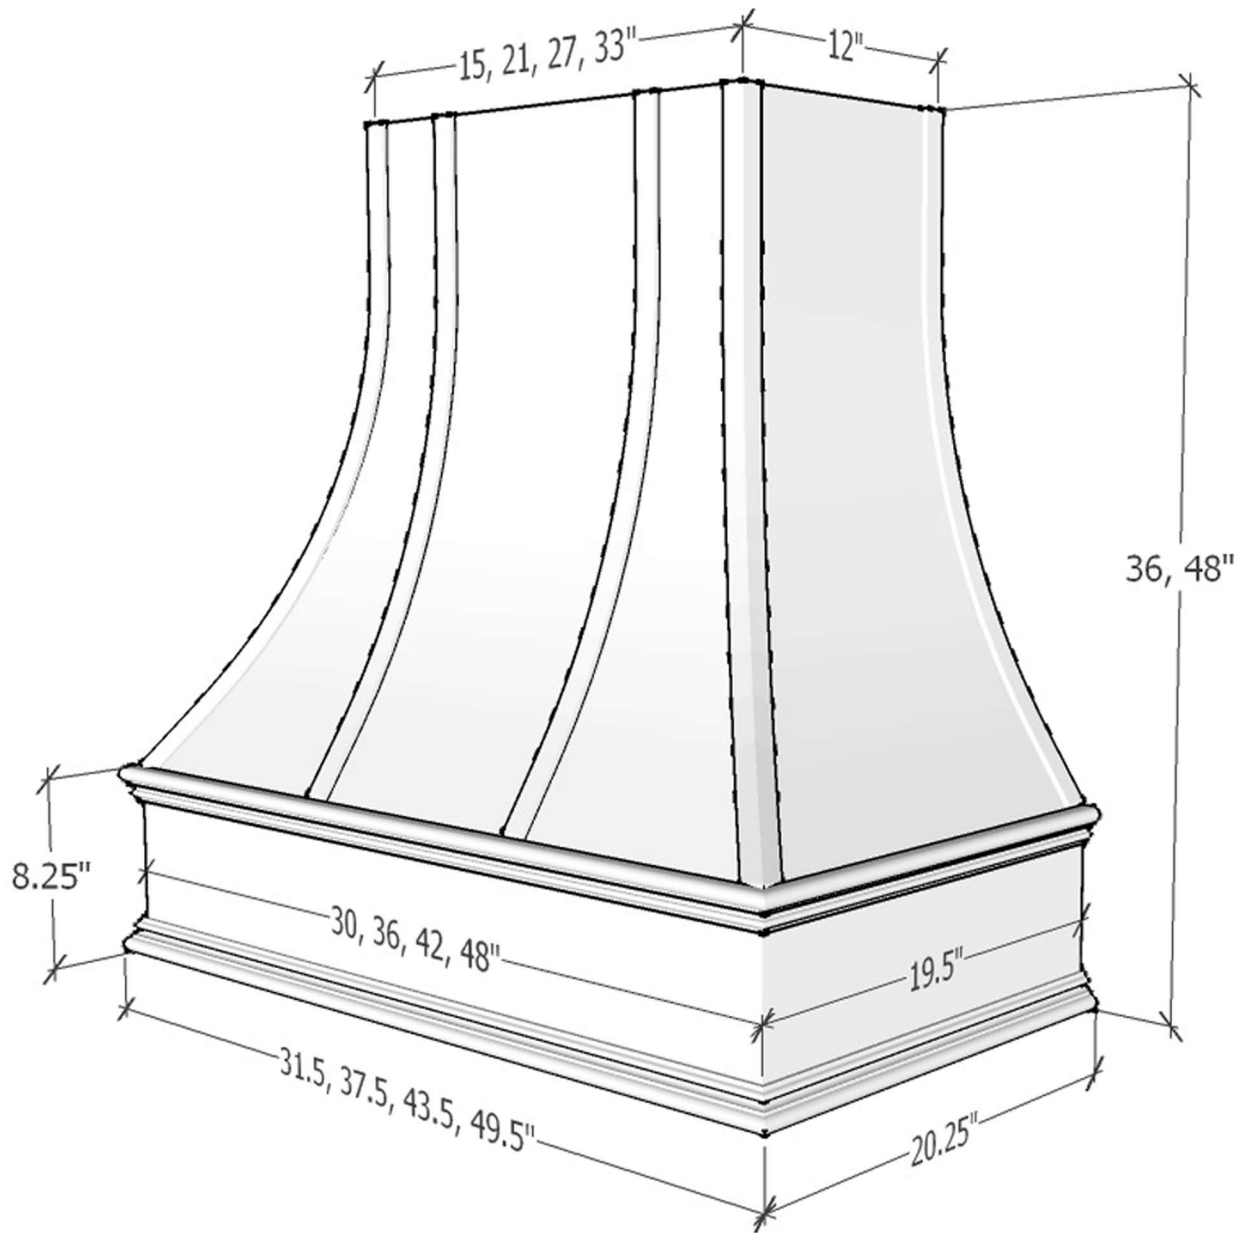

# DISCOUNT CABINET

CURVED CLASSIC STRAPPED HOOD