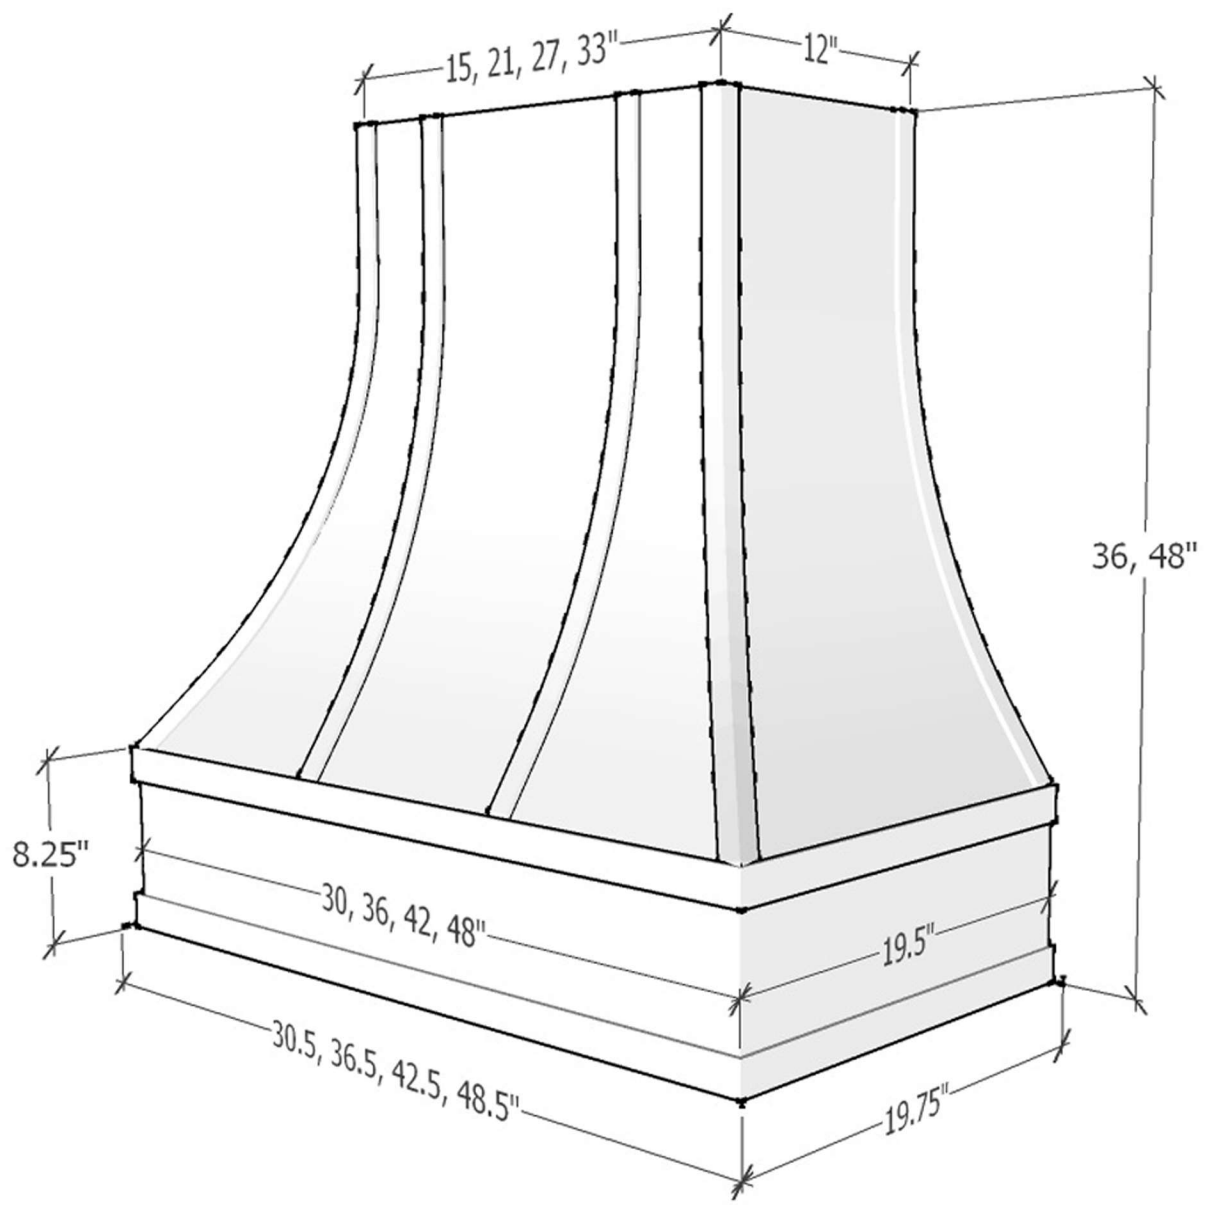

DISCOUNT CABINET

CURVED STRAPPED HOOD