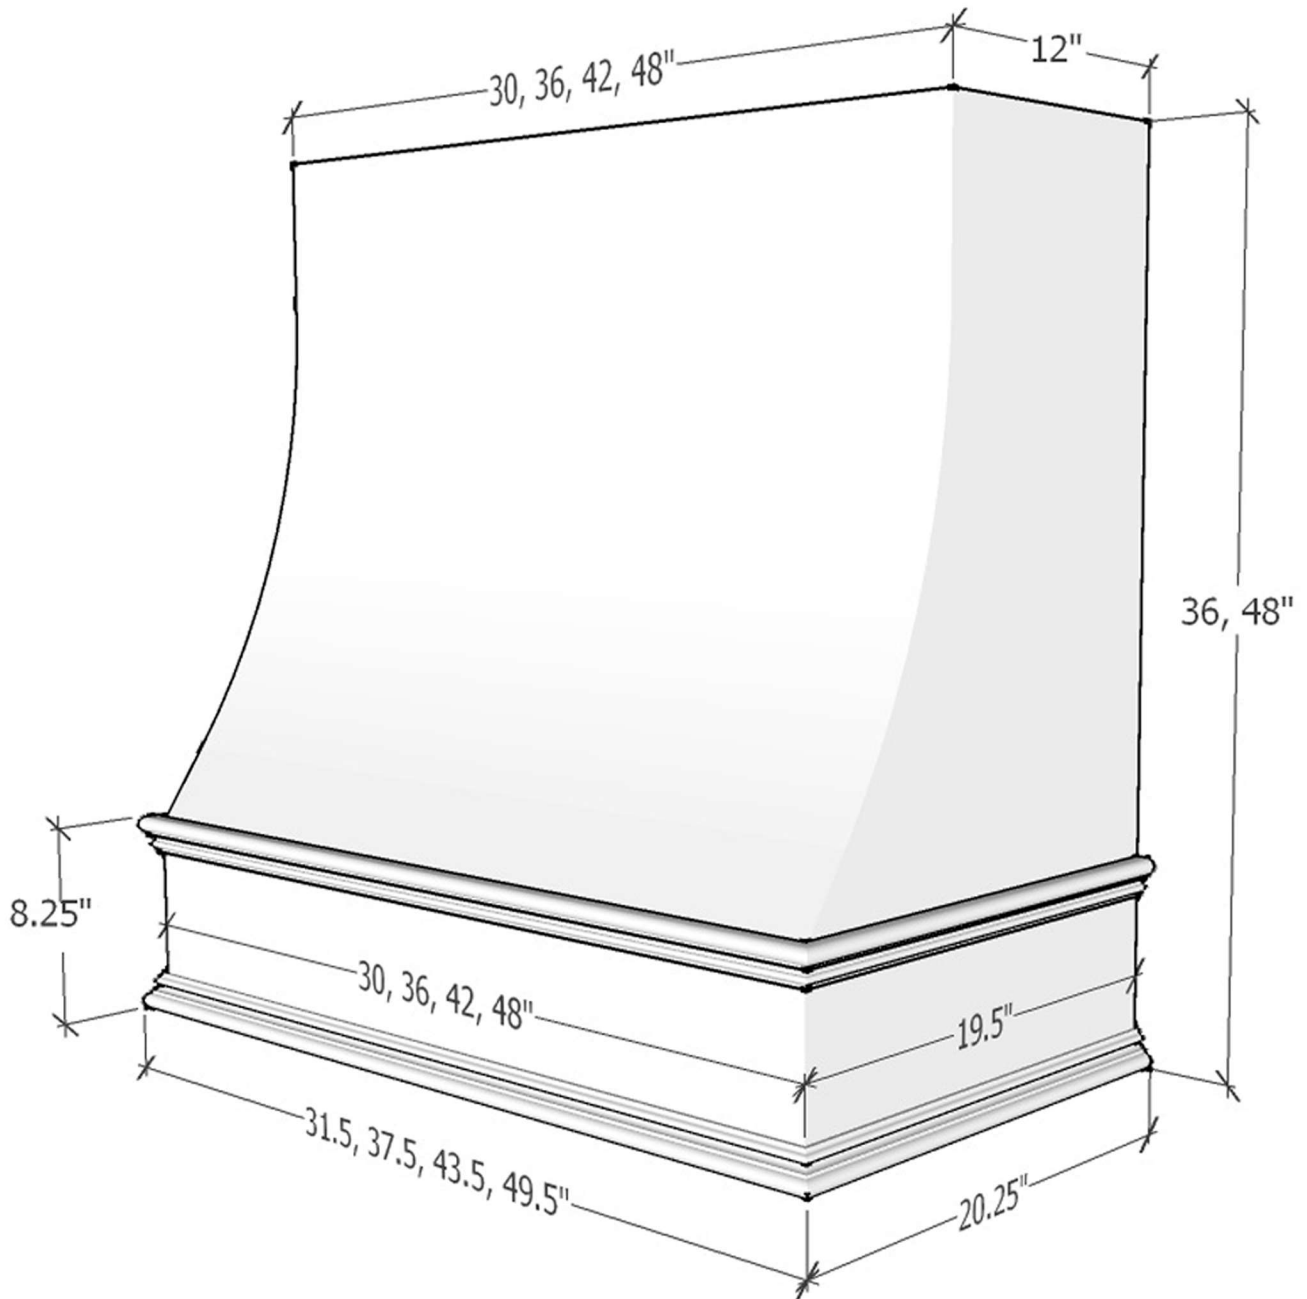

DISCOUNT CABINET

SLOPED CLASSIC HOOD