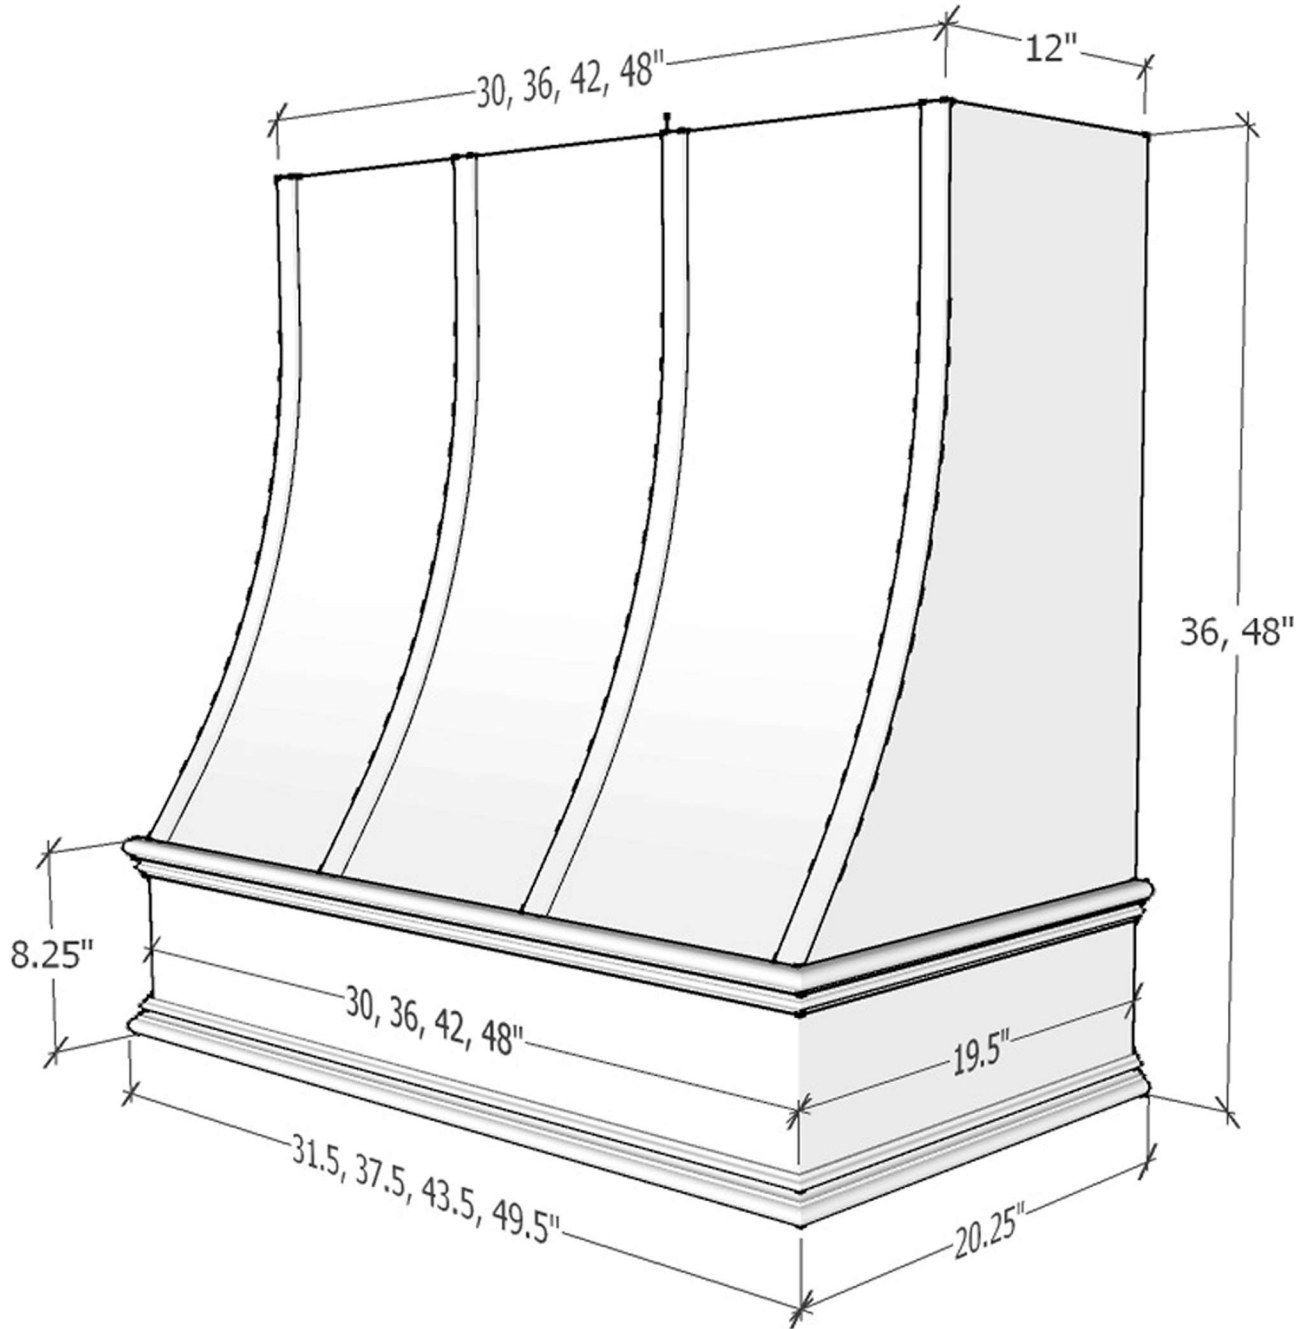

DISCOUNT CABINET

SLOPED CLASSIC STRAPPED HOOD