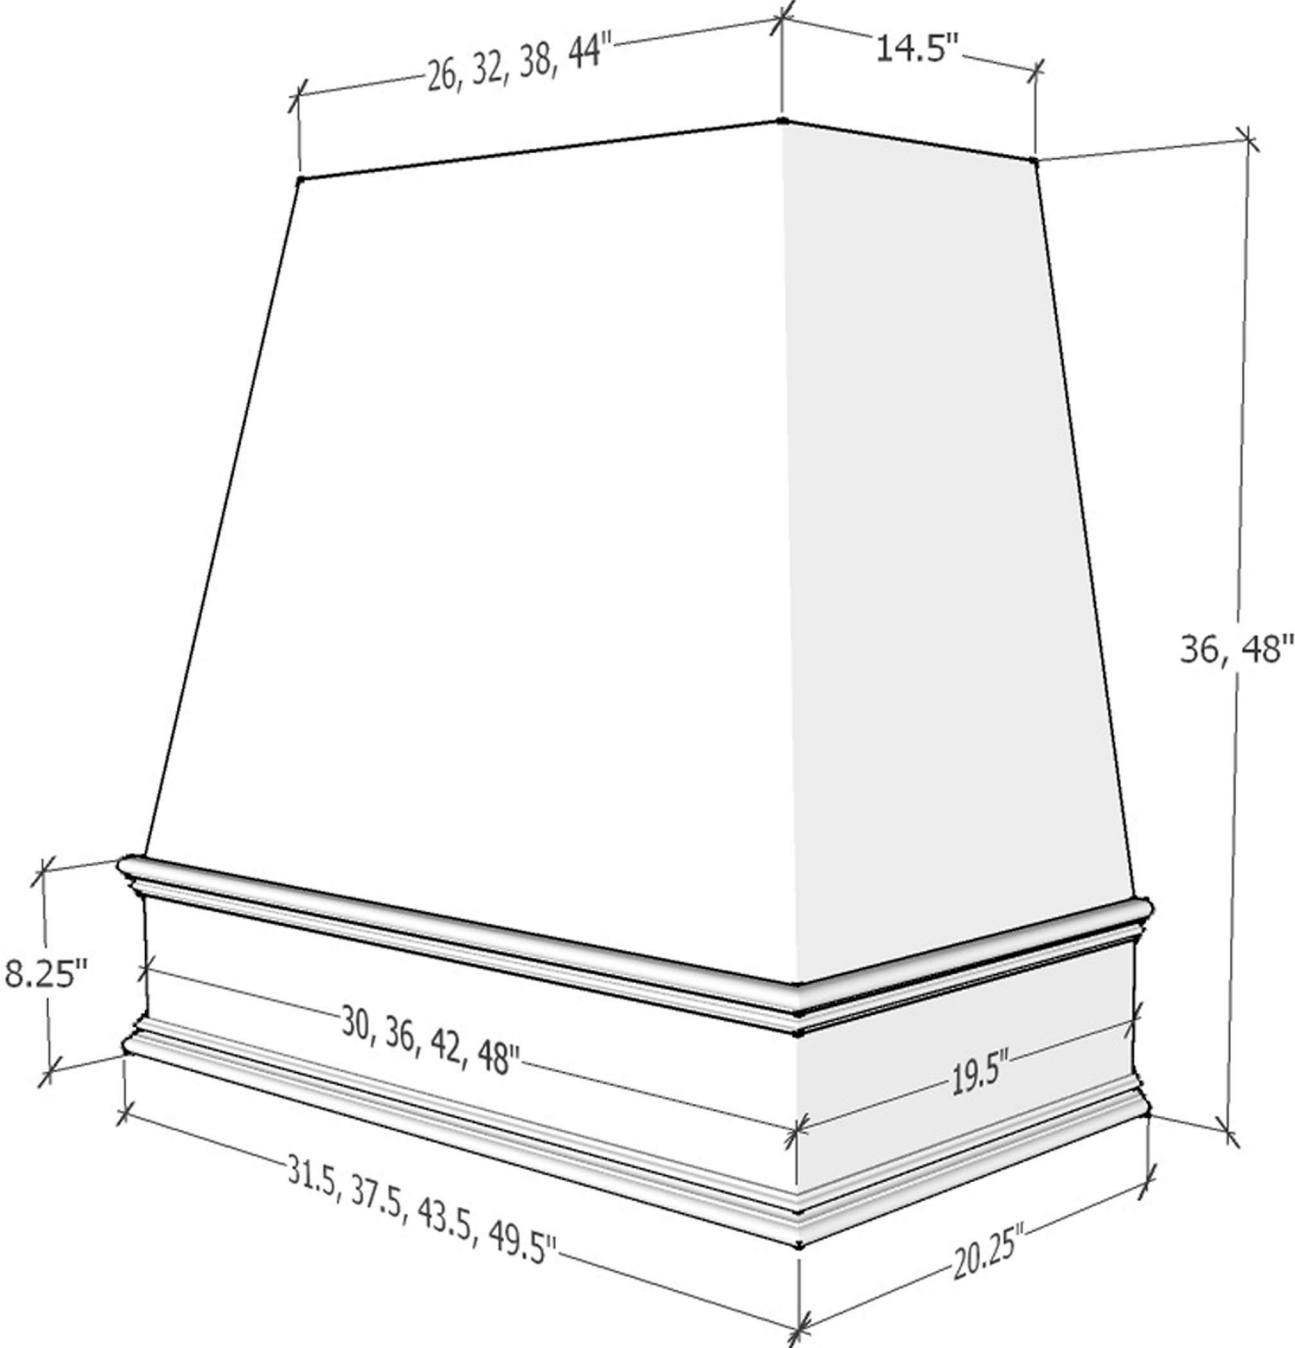

# DISCOUNT CABINET

TAPERED CLASSIC HOOD