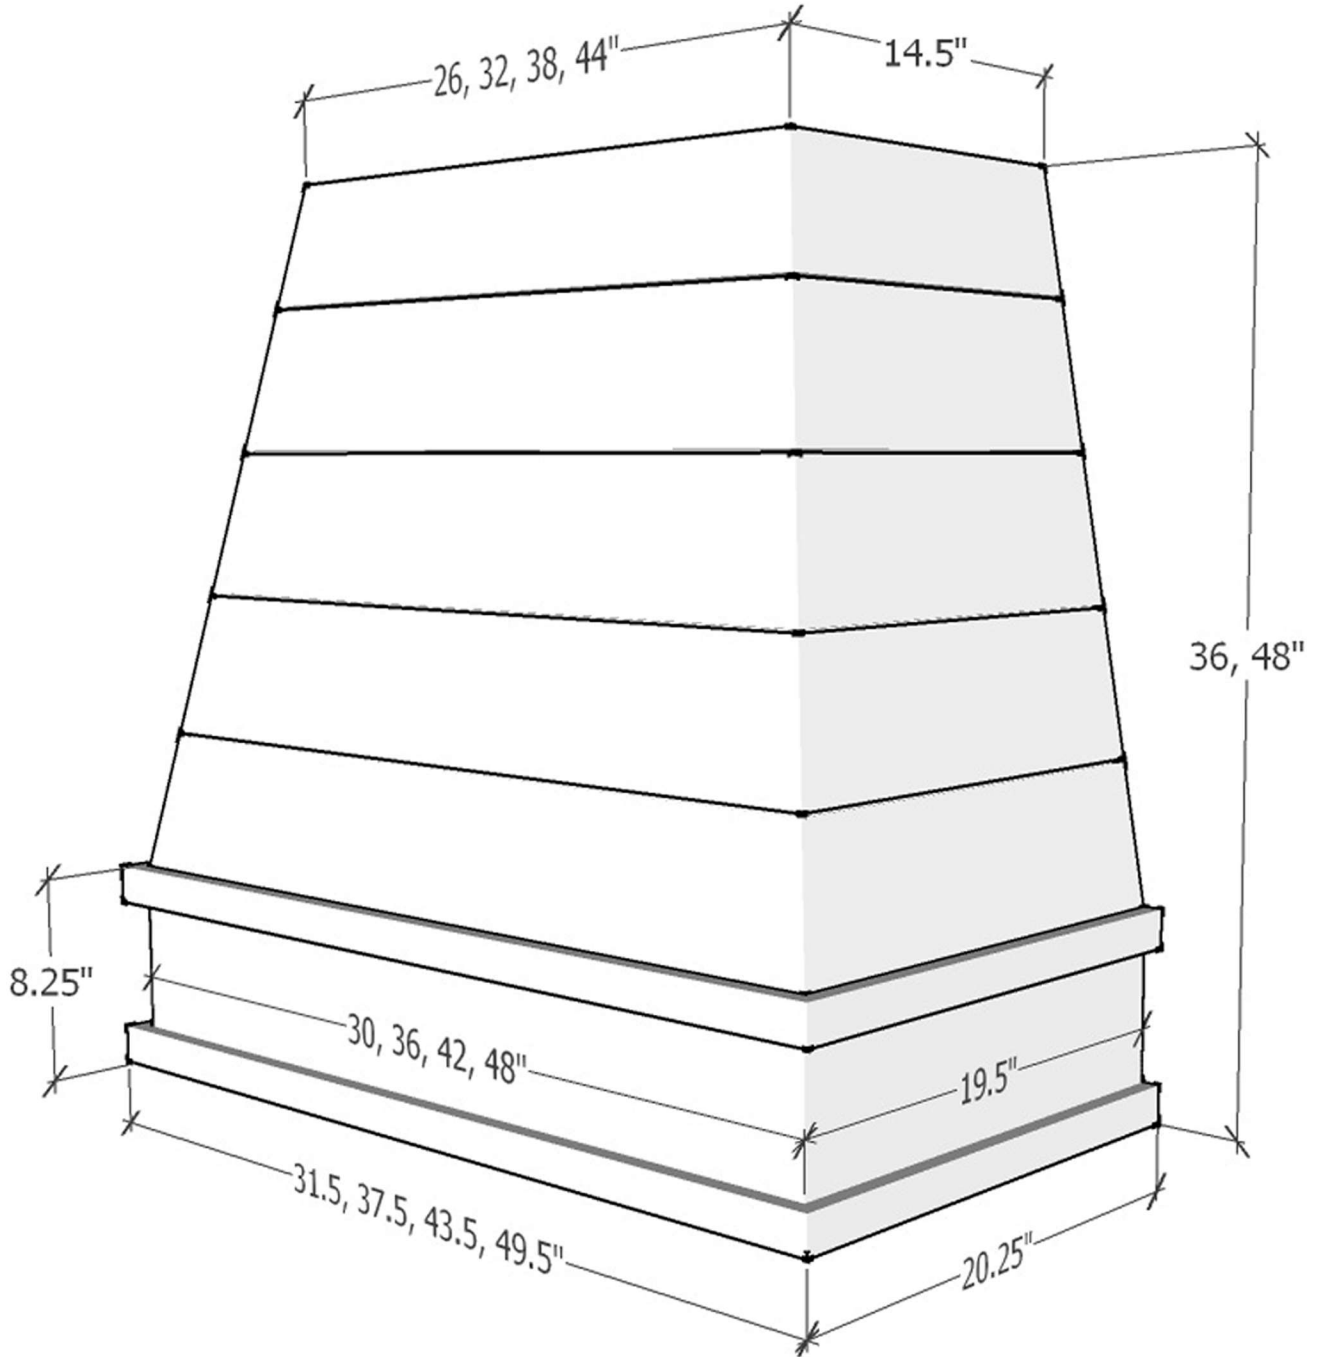

DISCOUNT CABINET

TAPERED SHIPLAP HOOD